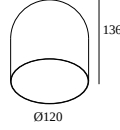

CUPPA SHADE 120

28800 0010 B

AVAILABLE IN

BLACK 28800 0010 B

GOLD COLOURED 28800 0010 GC

WHITE 28800 0010 W

[View on website](#)

General info

LOCATION	indoor
WEIGHT (KG)	0.2

For detailed installation instructions, please consult the manual : [28800_0010_HAND.pdf](#)

WHERE USED

28811 9230 M - CUPPA C 92740 MDL

28811 9330 M - CUPPA C 93040 MDL

28812 9235 M - CUPPA C 92740 DIM5